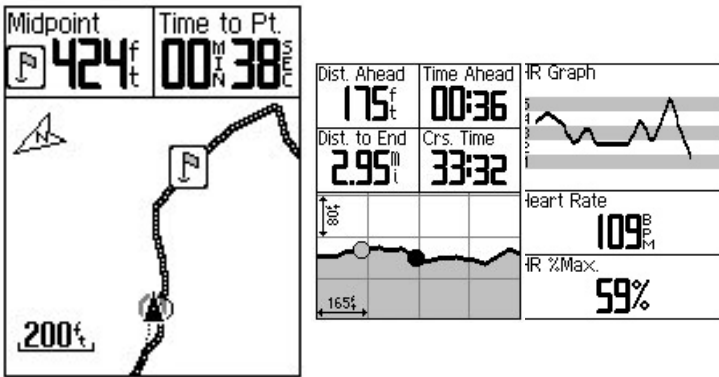

CycleOps POWER

CycleOps Fluid 2

- Resistance level varies automatically based on your cadence and wheel speed directly by using your bikes own gears.
- More power allows for intense interval and strength building workouts
- Cooling mechanism increases life of the resistance unit
- Power varies from 20 watts to 725 watts
- The patented design gives you the quietest ride with the best road-bike feel
- Includes motivational DVD
- Life Time Warranty

Sale \$359.99

Reg. \$499.99

CycleOps Wind

- Idea for simple and straightforward means to maintain riding fitness in the wintertime
- Weighted metal fan blades generate wind resistance as you pedal
- Resistance level varies automatically based on your cadence and wheel speed directly using your bikes own gears
- Will generate up to 600 watts of resistance
- Includes motivational DVD
- Life Time Warranty

Sale \$169.99

Reg. \$219.99

Save 15%
on all regular priced trainer accessories
with the purchase of a trainer

GARMIN™

Garmin Edge 800

The first touchscreen GPS bike computer that offers navigation and performance monitoring. Built-in map and tracks that tracks your distance, speed, location, and ascent/descent. Use it with ANT + heart rate monitor, speed sensor or computer power meter. Includes multiple mounts for easy transfer.

Reg. \$859.99 **Sale \$ 599.99**

Garmin Edge 500

Easily attaching to handle bars or stem the Edge 500 offer features such as; speed/ cadence, distance, calories burned, altitude, climb and descent, heart rate, and temperature. Garmin technology such as; Garmin Connect, Garmin Training Center, Virtual Partner, Courses, Auto Pause, and Auto Lap.